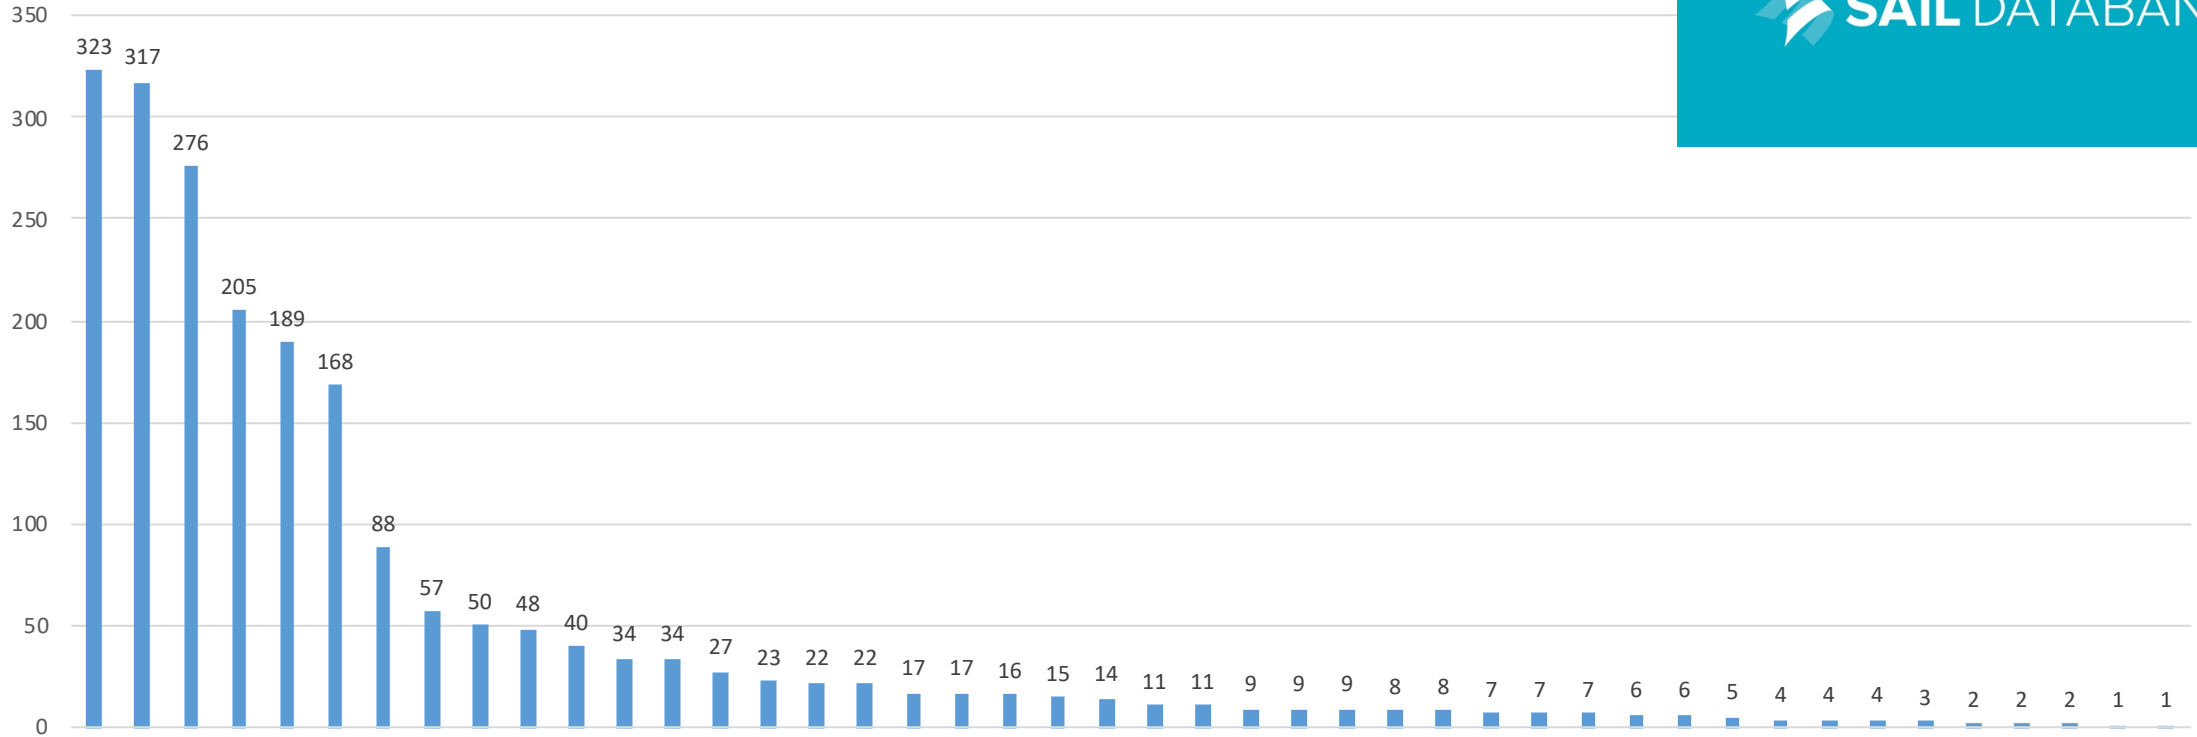

Projects

270

Publications

346

Core/Core Restricted Datasets

53

Active Users

558

Total Users

1168

of Projects

Number of Projects
(some projects use multiple datasets)

Datasets

PROJECTS BY ORGANISATION TYPE