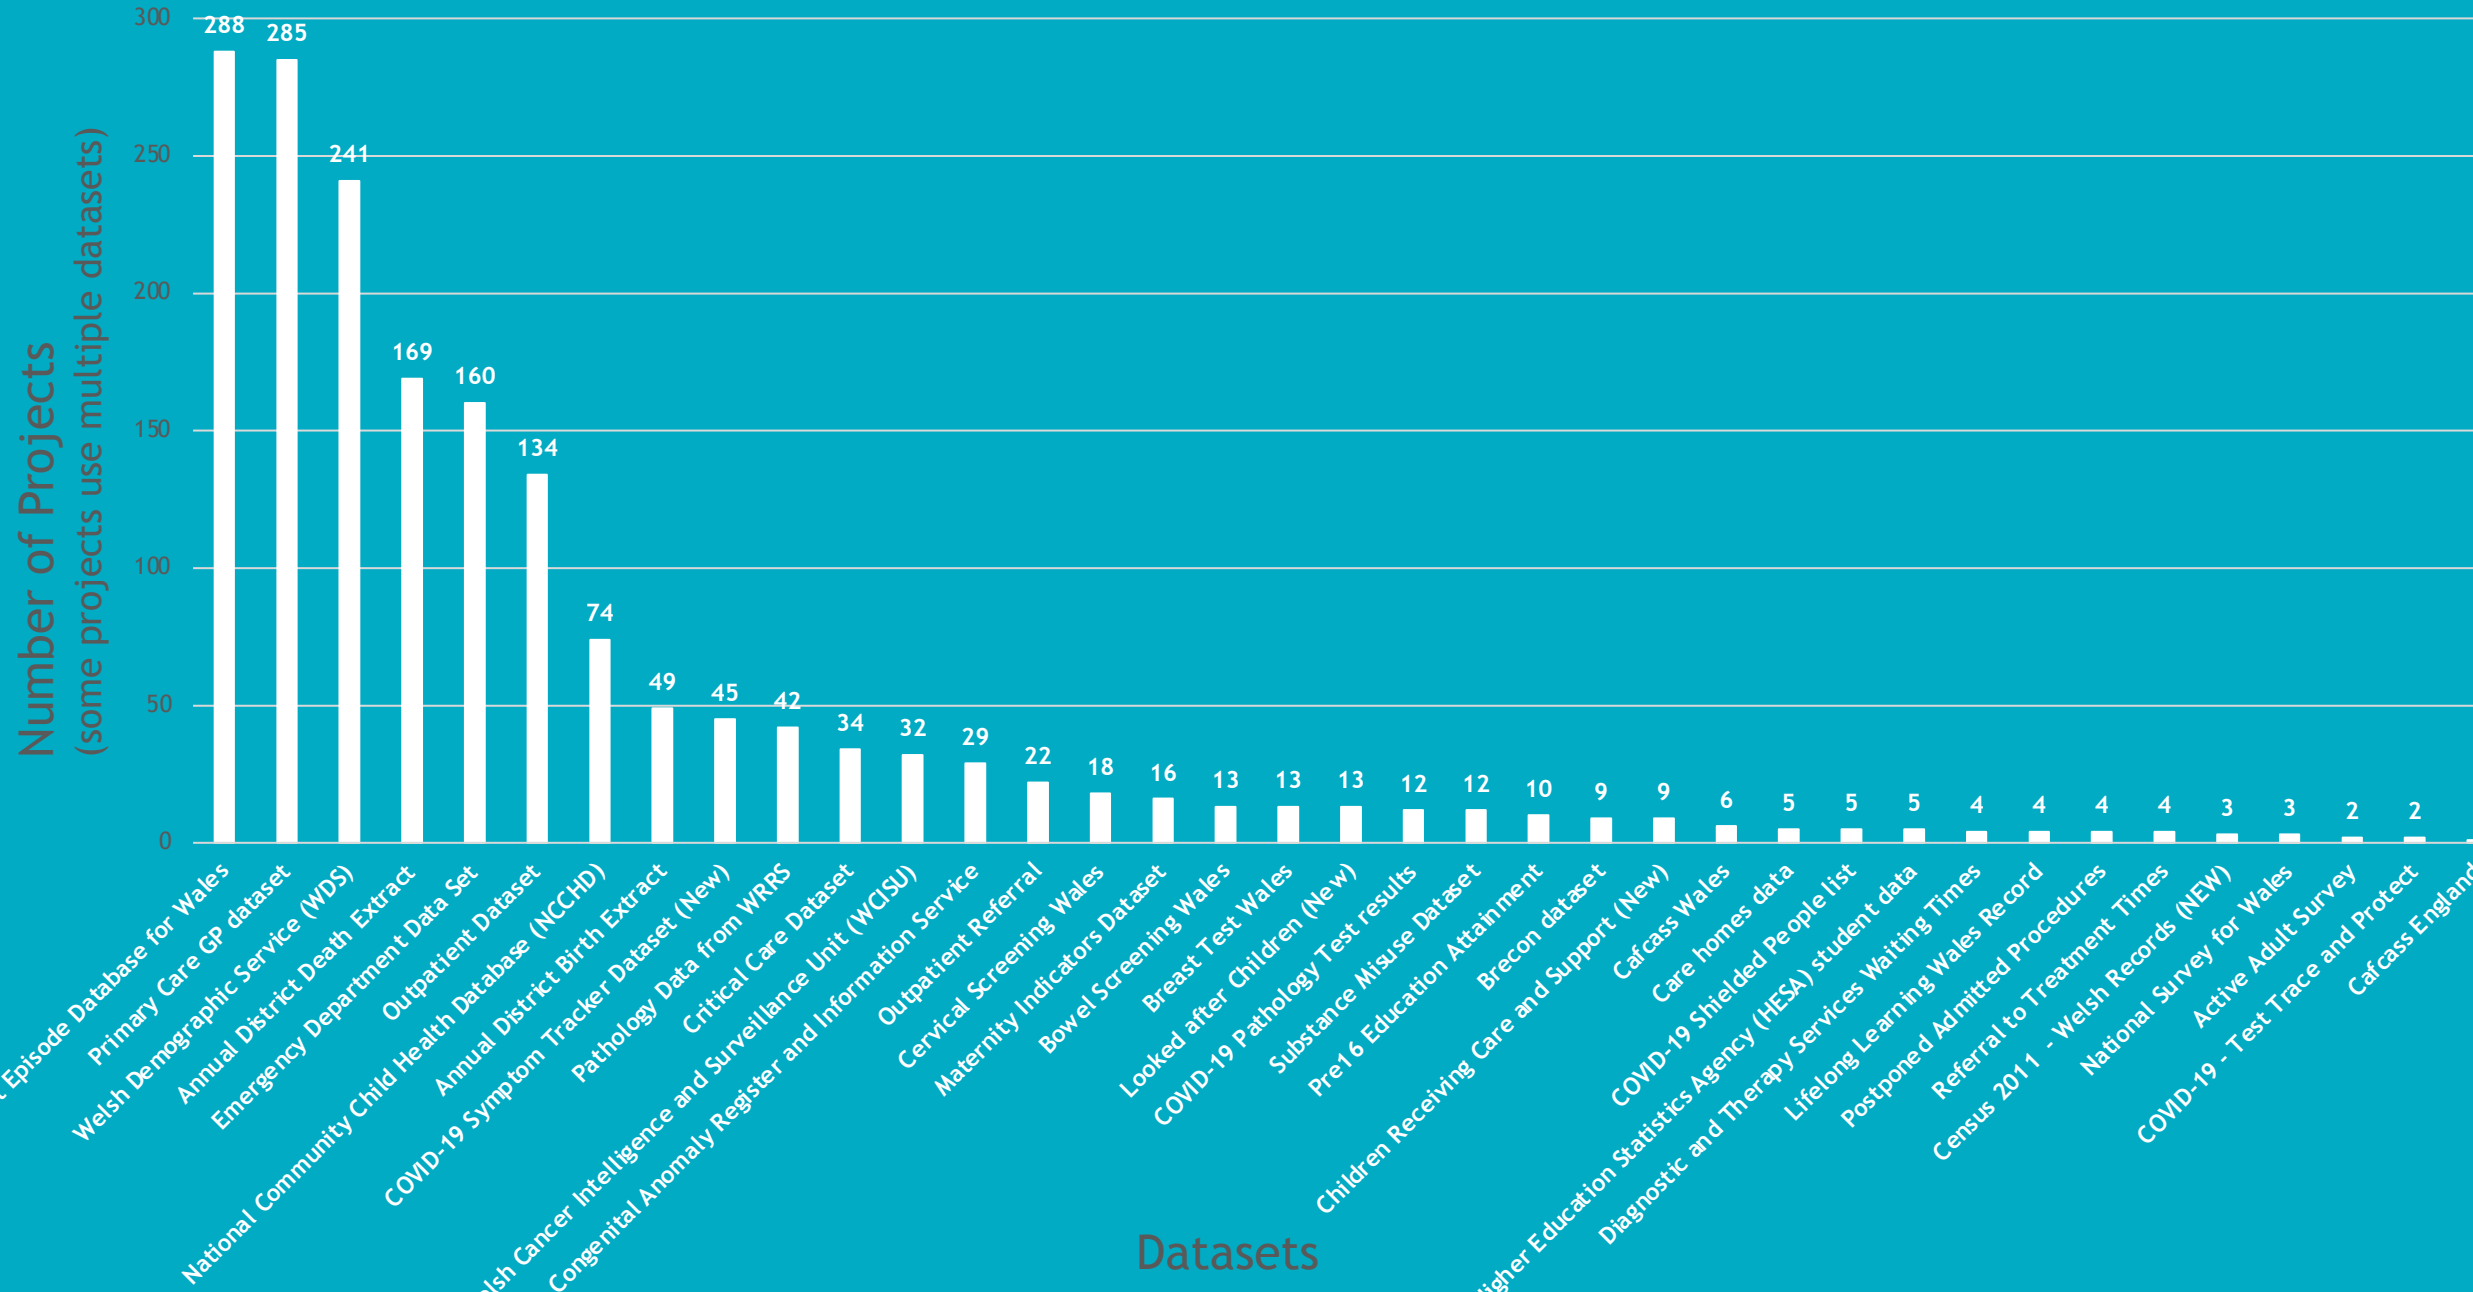

### Contents

Page 1 Full list of data sets and usage by number of projects

Page 2 Projects by organization type

Page 3 Projects by area of research

Page 4 Breakdown of research areas

Page 5 Number of new projects by year

<b>Projects</b> 501	<b>Publications</b> 307
------------------------	----------------------------

<b>Core/Core Restricted Datasets</b> 46
--

<b>Active Users</b> 556	<b>Total Users</b> 1097
----------------------------	----------------------------

# List of SAIL Databank datasets & usage by projects

PROJECTS BY ORGANISATION TYPE